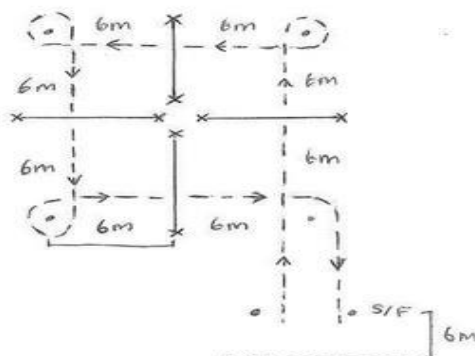

BEND & BOUNCE

Flying start from the 6m line.

Rider rides through start finish pegs over cavaletti and make a right hand turn on peg. Rider continues through event in the same manner making a right hand turn on all pegs and finishing back through the start finish line.

Elimination:

1. Knocking down of course.
2. Wrong course.